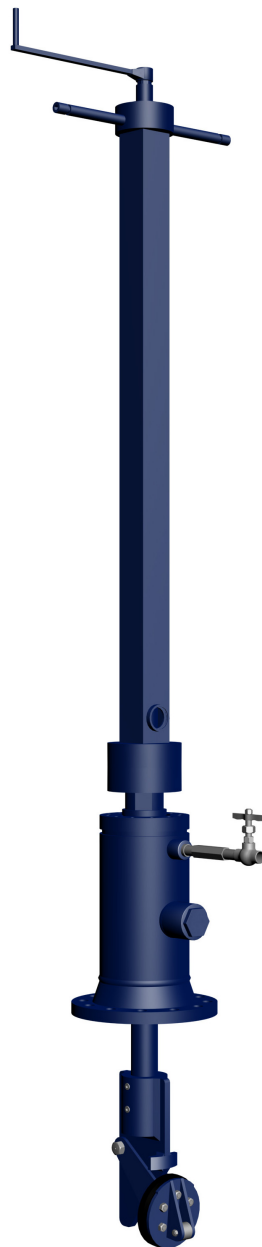

# Linestop Equipment

## Manual Cylinder

TBL-MPT  
TBL-MO612

TBL-MPT

The **TECPESA Manual Cylinder** are used to provide efficient and economical means of stopping off mains for repairs, relocations or additions.

The **TBL-MPT** has the capability of plugging a line from 2" to 4" and the **TBL-MO612** can plug 4" through 12". Both models can operate at a maximum working pressure of 34 bar (493 PSI).

TBL-MO612

Specification for TBL-MPT	
Plugging head size range	2" through 4"
Max. working pressure	34 bar (493 psi)
Control Bar Reach	28" (715 mm)
Length	43" (1100 mm)
Weight	18 kgs (70 lbs)

Specification for TBL-MO612	
Plugging head size range	4" through 12"
Max. working pressure	34 bar (493 psi)
Control Bar Reach	48" (1219 mm)
Length	60" (1520 mm)
Weight	32 kgs (70 lbs)

# ACCESORIES FOR: TBL-MPT TBL-MO612