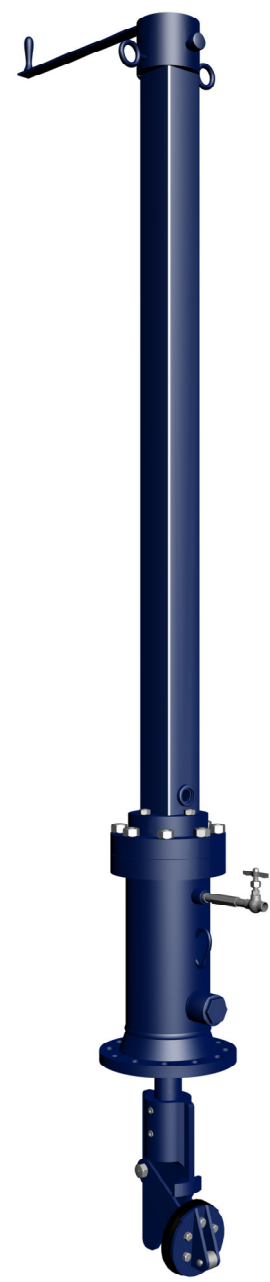

# Linestop Equipment

## Manual Cylinder

TBL-MPT  
TBL-MO612

TBL-MPT

The **TECPESA Manual Cylinder** are used to provide efficient and economical means of stopping off mains for repairs, relocations or additions.

The **TBL-MPT** has the capability of plugging a line from 2" to 4" and the **TBL-MO612** can plug 4" through 12". Both models can operate at a maximum working pressure of 34 bar (493 PSI).

TBL-MO612

Specification for TBL-MPT	
Plugging head size range	2" through 4"
Max. working pressure	34 bar (493 psi)
Control Bar Reach	28" (715 mm)
Length	43" (1100 mm)
Weight	18 kgs (70 lbs)

Specification for TBL-MO612	
Plugging head size range	4" through 12"
Max. working pressure	34 bar (493 psi)
Control Bar Reach	48" (1219 mm)
Length	60" (1520 mm)
Weight	32 kgs (70 lbs)

# ACCESORIES FOR: TBL-MPT TBL-MO612